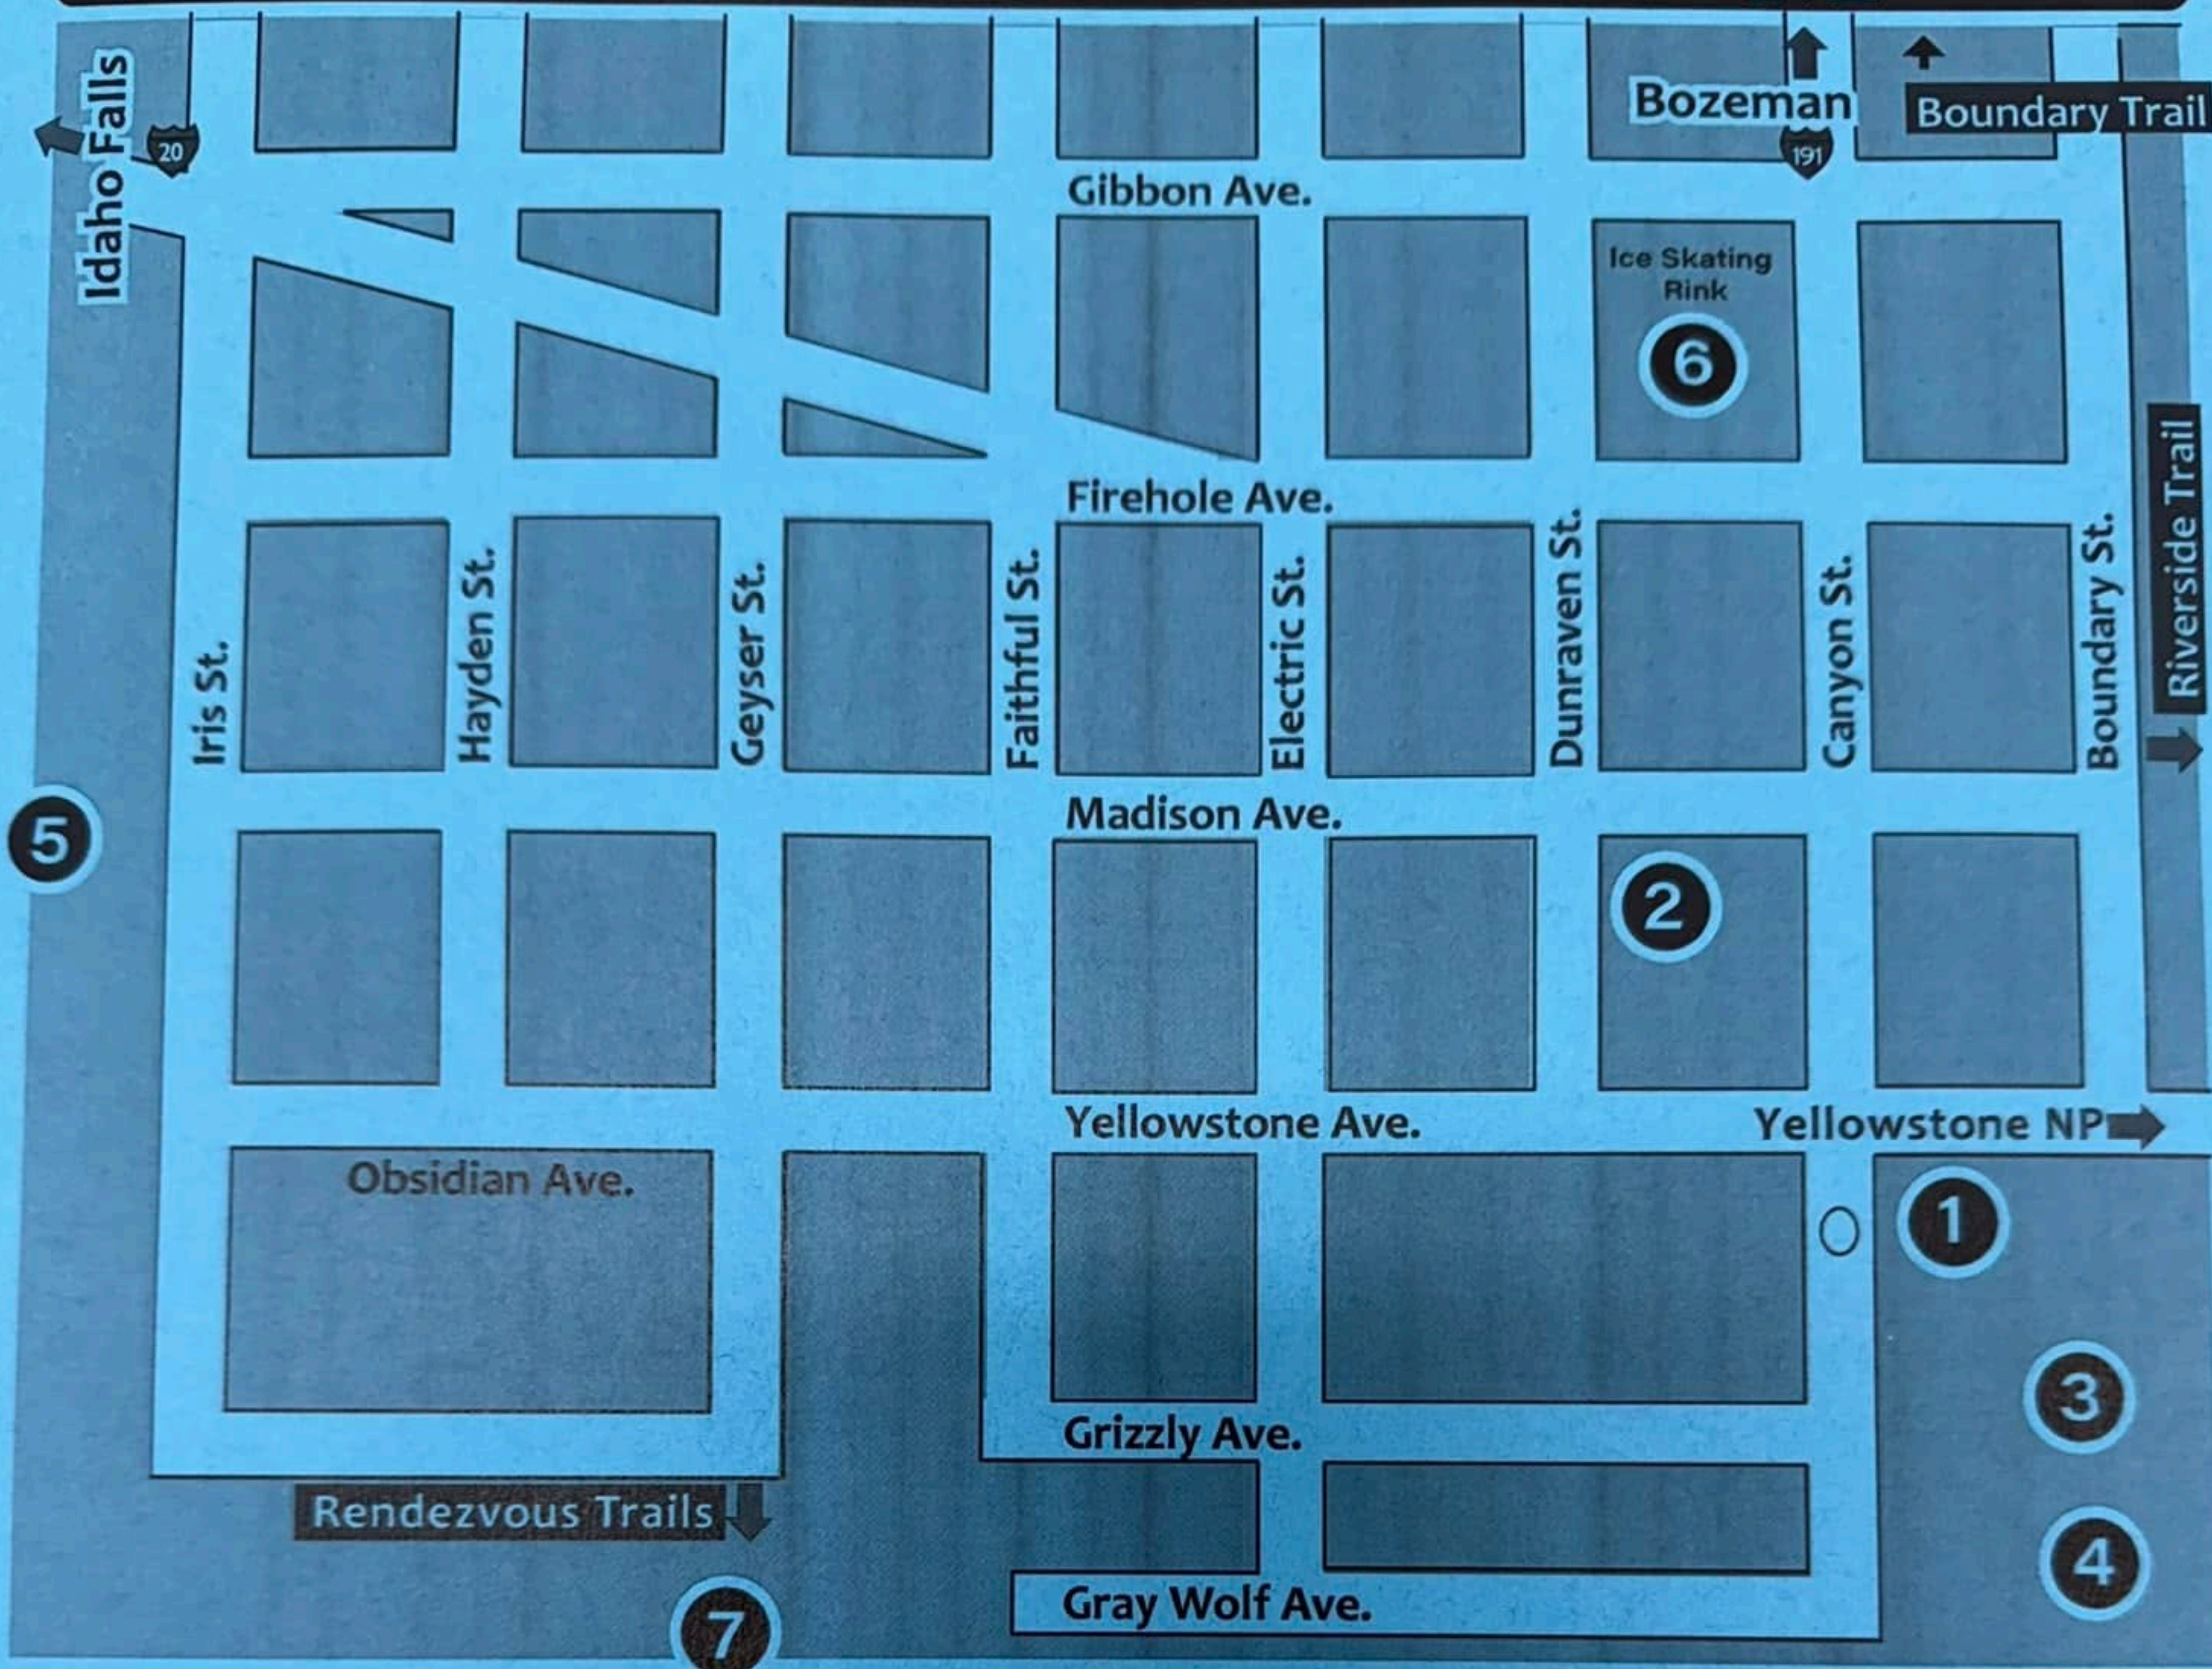

**) prior registration required*

WEST YELLOWSTONE MAP

1. West Yellowstone Visitor Information Center

KIDS'N'SNOW HEADQUARTERS

30 Yellowstone Ave

Snowcoach Sampler

Scavenger Hunt and Form Pickup

1st Avalanche Training

Horse-Drawn Sleigh Sampler

Kids Ice Fishing Camp Class

2. West Yellowstone Public Library

23 Dunraven St.

3. Yellowstone Giant Screen

101 South Canyon St.

4. Grizzly & Wolf Discovery Center

201 S. Canyon St.

5. Old Airport

the East end of town, off Iris St.

Sled Dog Sampler Rides

6. West Yellowstone Pioneer Park

Corner of Gibbon Ave and Dunraven St

2nd Avalanche Training

Art | S'mores | Sledding | M120s

7. Rendezvous Trailhead Building

Corner of Geyser St. and Obsidian Ave

Learn to Ski Basics

8. Yellowstone Holiday

16990 Hebgen Lake Road

Kids Ice Fishing Camp